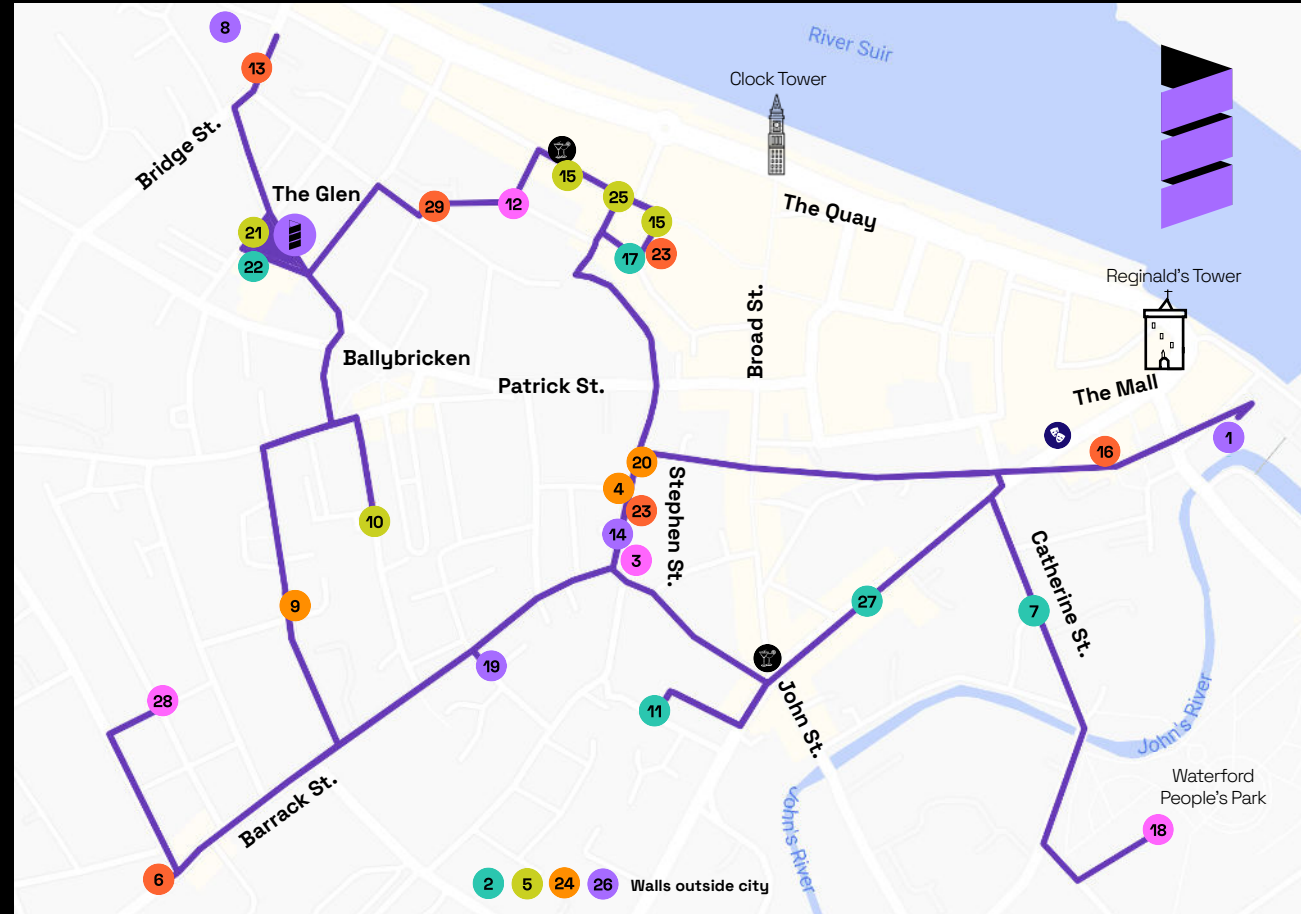

Use our digital map for directions to each location

- |  |                |   |                                        |
|--|----------------|---|----------------------------------------|
|  | Festival Hub   | — | The Forum (behind Number 21), The Glen |
|  | Tully's Bar    | — | Cocktail Masterclass with Eoin O'Neill |
|  | Revolution Bar | — | Summer Masterclass with Tom Doorley    |
|  | Theatre Royal  | — | 'Talking to the Walls' panel talk      |